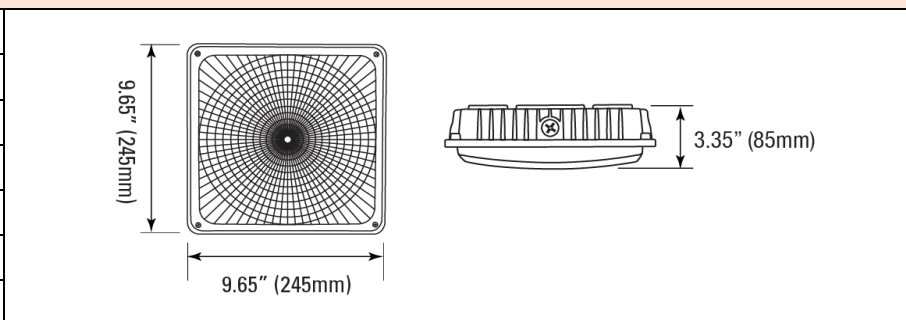

Version	2.0	Date	8/21/18
Prepared By	JC		

PRODUCT SPECIFICATION

Category	Slim Canopy
Item Number	7565
Stock Code	LED-FXSCM70/50K/WH-SEN
Mounting	Ceiling
Housing Color	White

ELECTRICAL CHARACTERISTICS			
Rated Wattage (W)	70	Replacement Wattage (W)	250
Tested Wattage (W)	70		
Input Voltage (V)	120-277V	Surge Protect Level	-
Voltage Frequency (Hz)	50/60	Dimmable	1-10V
Input Current (A)	-	AUX (12V) Line	-
Power Factor	>0.9		
THD	<20%		

PHOTOMETRIC CHARACTERISTICS			
Lumen (lm)	5,900	CCT (K)	5000K
Efficacy (lm/w)	84	Beam Angle (°)	140°
CRI	>70		

GENERAL CHARACTERISTICS	
Operating Temperature (°F)	-22°F ~ 113°F
Storage Temperature (°F)	-40°F ~ 140°F
IP Rating	IP65
Rated Life (Hrs)	50,000
Warranty (Yrs)	5

ACCESSORIES		
Item #	Stock Code	Description

PRODUCT DIMENSIONS

Width- in / (mm)	9.65" 245
Height- in / (mm)	3.35" 85
Depth- in / (mm)	9.65" 245
EPA (ft²)	-
Weight (lbs)	6.6
Mounting Height (ft)	-
Cable Length (ft)	-